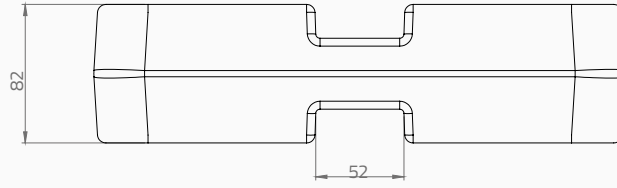

**25 KG AĞIRLIK**  
*WEIGHT 25 KG*

MALZEMESİ PİK'DİR  
MATAERIAL IS CAST IRON