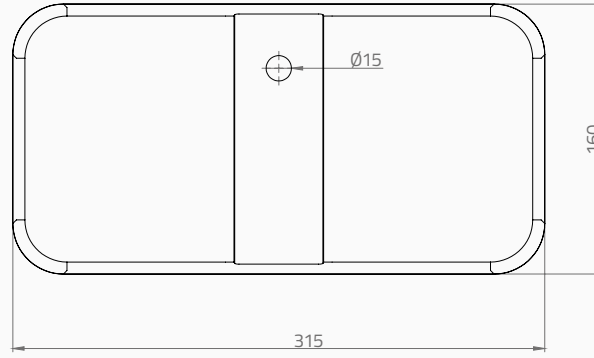

**25 KG AĞIRLIK**  
*WEIGHT 25 KG*

MALZEMESİ PİK'DİR  
MATAERIAL IS CAST IRON